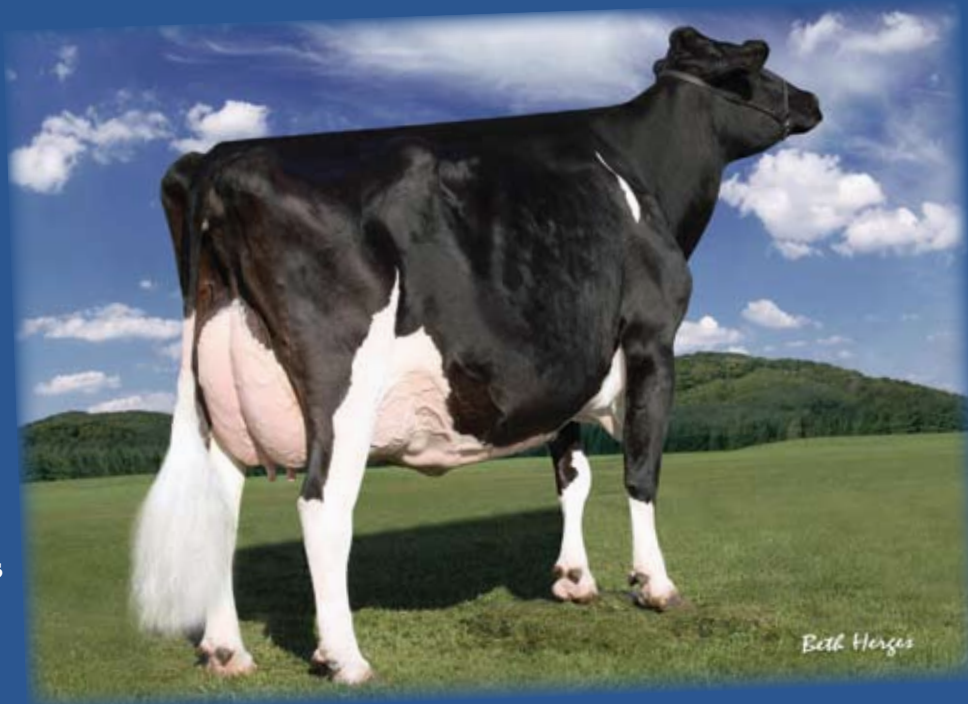

Looking Ahead to the Next Generation of Barbies!!

Regancrest Belara-ET
EX-91 EX-90-MS

Barbie's Daughter by Shottle

2-0 2X 365 27,110 3.9 1045 3.2 874

3-1 2X 115 11,629 4.1 476 2.9 342 Inc

Barbie's Stats to Date:
27 EX or VG Offspring
2 EX Females, 2 EX Males,
21 VG 2Y Females, 2 VG Males