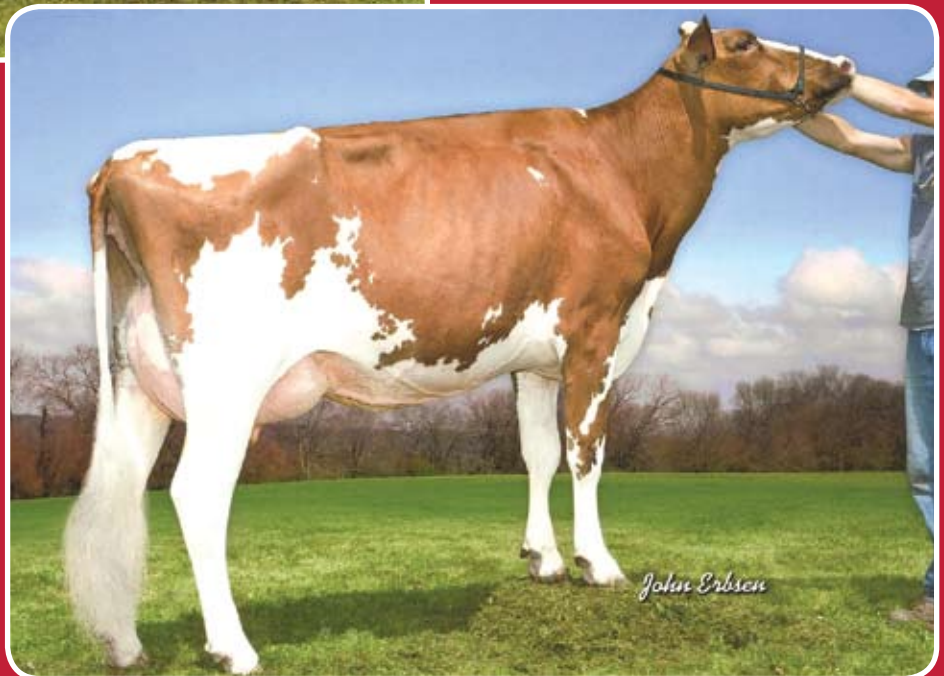

Ladies In Red. . .

Premier-S Ramp Tiffy-Red-ET
VG-85

2-2 249 16,317 4.2 678 3.2 516
Sired by Rampage

Premier-S Taffy-Red-ET
VG-85

2-5 176 14,108 3.4 474 2.9 412
Sired by Advent

These daughters of Tina Lee will be two of the feature young cows in our sale May 22. Both will be due again to calve in April and will be ready to show for the summer. They also will both have daughters selling. We will have many descendants of Tina Lee selling and several will be high caliber show ring candidates.