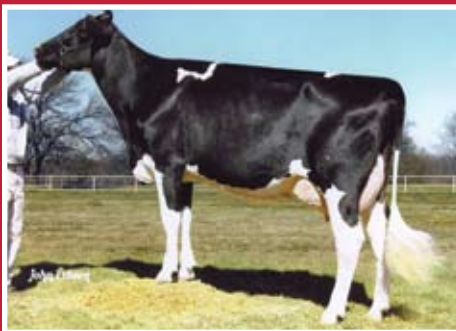

Premier Genetics Complete Dispersal

May 22, 2010 ~ Waukon, Iowa ~ 170 Head Sell

"A TRUE COMPLETE DISPERSAL"

ERNLO DAISY JANE

EX-93 EEVEE @ 5-06 GMD DOM

4-06 2X 365 40,960 4.2 1706 3.2 1323

Sired by Durham, Daisy Jane is a daughter of the EX-94 Jolt Daisy herself. This family is the corner stone of the "Kerndtway" breeding program. There are ten daughters or grand daughter selling from Daisy Jane. Leading the way are her two yearling Shottle daughters, a two year old by Goldwyn and Lou that are very special.

KERNDTWAY MORTY HOLLY-ET

EX-91-2E @ EEEEV GMD

5-08 2X 342 45,660 3.5 1626 3.0 1379 Inc

Holly sells due after the sale to Super. Her full brother is a sire of sons at Semex. 20 head sell from this family that extends very deep, back to the 3E EX-94 Hillary. Holly's dam is VG-87 at 2 yrs, and the granddam is the EX-90-2E Rudolph Heidi.

KERNDTWAY SHOTTLE HEMI P

VG-85 @ 2-04

1-11 2X 219 17,480 3.5 605 2.6 459 Inc

Hemi is very unique in her own way, sired by Shottle and also being Polled herself. Her dam is a GP Ottawa-P, and the granddam is a VG-87 Lheros that is sister to Holly (at left). Hemi sells along with two Planets and one Goldwyn daughter.