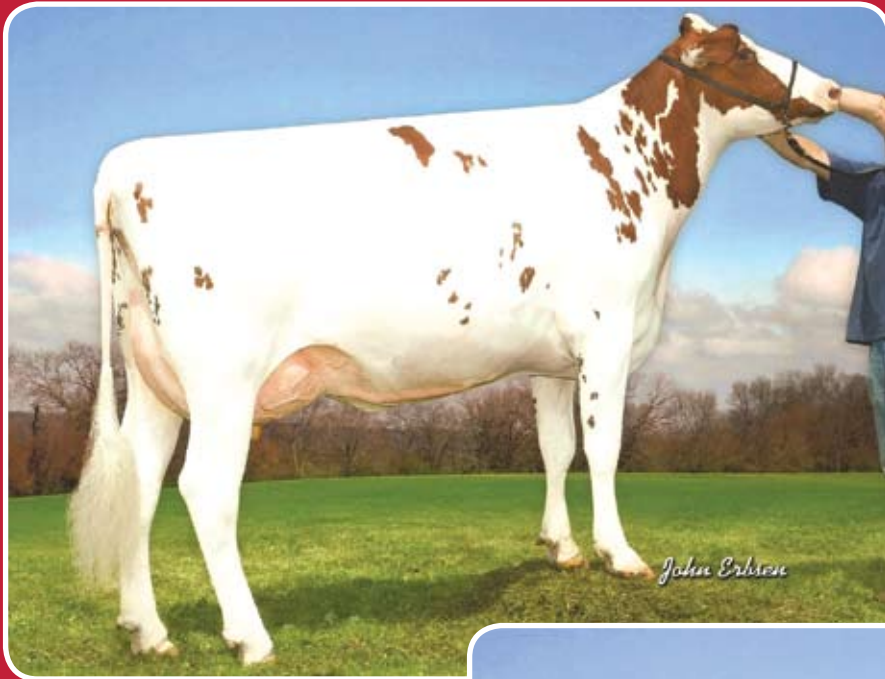

Ladies In Red. . .

Premier-S Ramp Tiffy-Red-ET
VG-85

2-2 249 16,317 4.2 678 3.2 516
Sired by Rampage

Premier-S Taffy-Red-ET
VG-85

2-5 176 14,108 3.4 474 2.9 412
Sired by Advent

These daughters of Tina Lee will be two of the feature young cows in our sale May 22. Both will be due again to calve in April and will be ready to show for the summer. They also will both have daughters selling. We will have many descendants of Tina Lee selling and several will be high caliber show ring candidates.