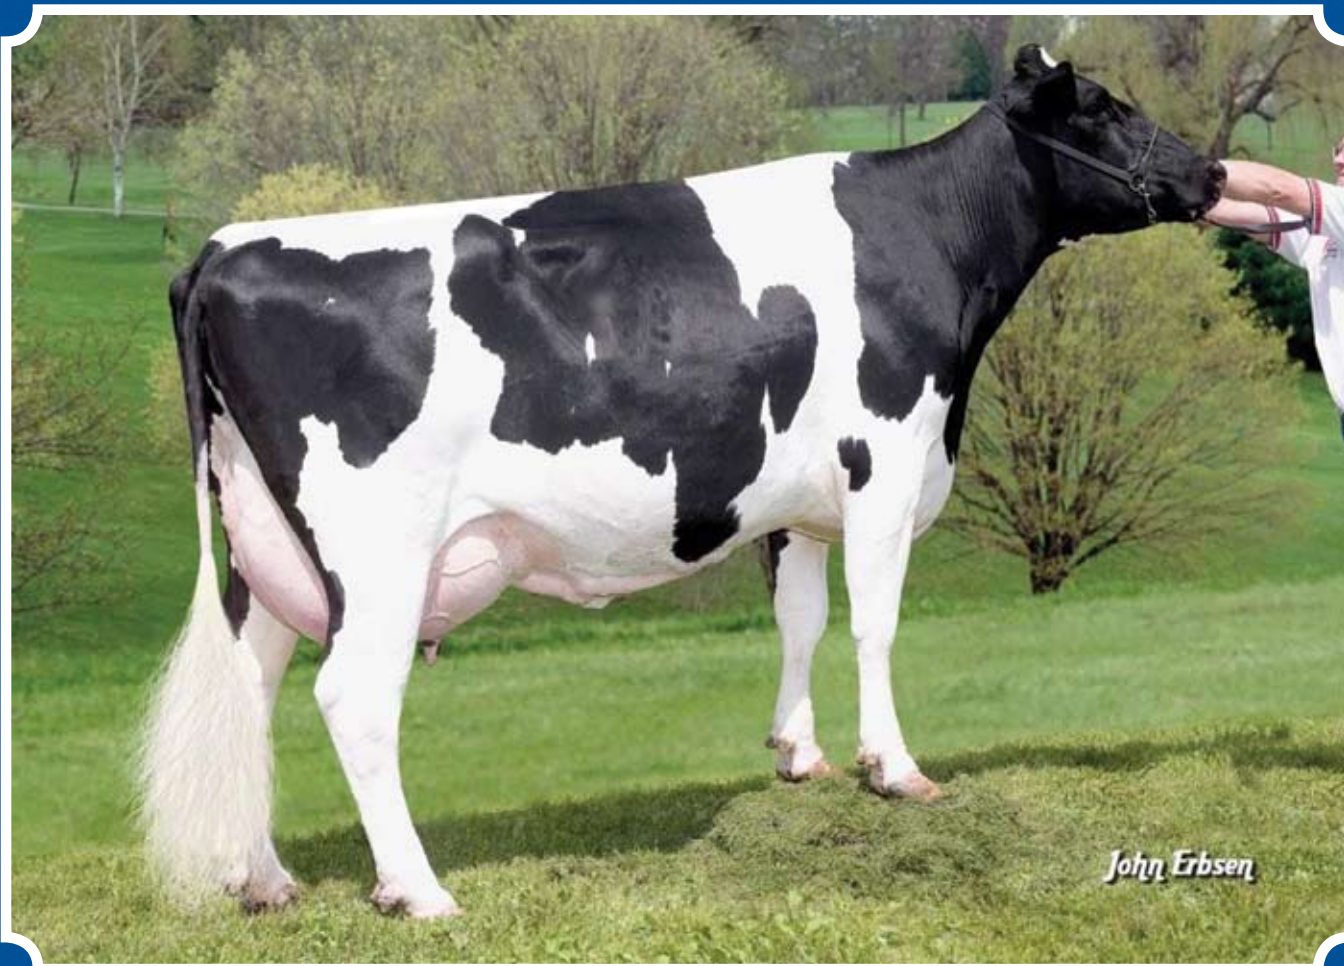

DOLLY ~ 5th Generation EX!!

FRONT-COURT BEST DOLLY EX-90 @ 3-10

3-02 2X 365 30,520 4.8 1464 3.4 1026

1-10 2X 365 27,940 4.4 1233 3.2 902

4-08 2X 223 18,870 5.1 970 3.3 615 Inc

Dolly was bred jointly with good friend and partner, Mark Knudtson.

Just after calving as a two year old, she became 100% Courtlane owned.

Dolly has a 7H7463 Pontiac daughter recently fresh that looks great with a 7H8165 Million daughter.

Also in the heifer pens is a very exciting March 2009 Colton daughter of Dolly.